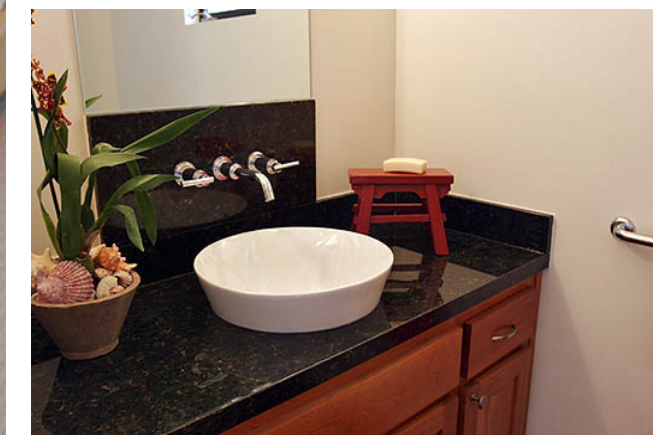

With tremendous versatility, the layout and floor plan is further enhanced by an elevator, three fireplaces, vaulted ceilings, walls of windows that let in natural light, and a two car garage. Located just minutes from Rockridge and Berkeley shops, restaurants and Bay Area transportation, this architectural jewel is spectacular in its integration of simplicity and beauty.

helenebarkin.com

GRUBBCO.COM

Information deemed reliable but not guaranteed

Stunning Claremont Hills Contemporary

1035 GRAND VIEW DRIVE, BERKELEY*

Designed by Lubroth Zylberberg, Architects

This sophisticated contemporary home above the Claremont Hotel, designed by Lubroth Zylberberg Architects, provides beautiful spaces for living. This large and distinguished home, situated on a sizeable lot, was designed skillfully to maximize the use of its site. The floor plan provides effortless access between the beautiful interior spaces and the outdoors with numerous terraces, private patios and garden. This home is perfect for entertaining and comfortable everyday living with its dramatic living room, formal dining room and adjacent open kitchen and family room with walls of windows and doors to the outside.

The dramatic spaces of this home are perfectly balanced by the warmth of cherry wood floors and a superb use of materials which include granite, marble, and limestone. Dramatic and modern, this home includes five bedrooms, all are suites, and five and one half baths. One of the bedrooms lends itself to being a perfect guest suite or office with its own entrance. The stunning primary master suite is a true retreat and opens to a very beautiful sitting room with a Bay view, an impressive master bath, and a balcony. The wonderful "great room" encompasses the kitchen, eating area and the family room with a fireplace and its own terrace, marvelously planned and executed.